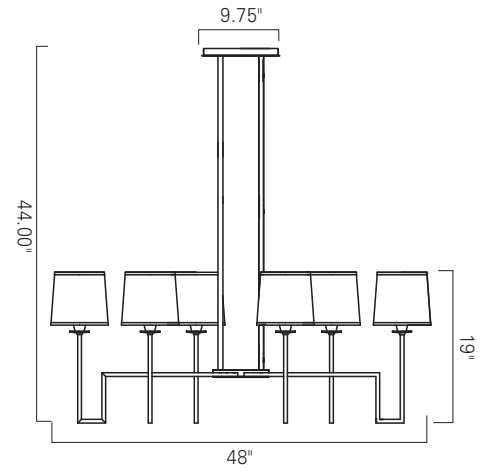

Maya Linear Pendant Chandelier - 9678
Aged Brass (AG)
White Shade (WS)

Maya Linear Pendant Chandelier - 9678
Polished Nickel (PN)
White Shade (WS)

Maya Series additional product:

Maya Sconce - 9675
Brushed Nickel (BN)

Maya 6 Arm Pendant - 9676
Polished Nickel (PN)

Maya 4 Arm Drum - 9677
Aged Brass (AG)

UL Listed

Also available Maya Sconce 9675, Maya 6 Arm Pendant 9676 and Maya 4 Arm Drum 9677 see technical sheets for details.

Product Name / Model / Dimensions			Finish Options	Shade	Lamping Options
Maya Linear Pendant - 9678			Standard Aged Brass (AG) Polished Nickel (PN)	Standard White Shade (WS) 7" H X 7.25" W	Standard Incandescent (IN) (6) 60 Watt Edison
Height	Width	Overall Heights*			
19.00"	44"	24", 34" or 44"			
Canopy - 9.75" x 5"					