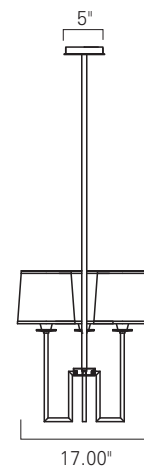

Maya Linear Pendant Chandelier - 9678
Aged Brass (AG)
White Shade (WS)

Maya Linear Pendant Chandelier - 9678
Polished Nickel (PN)
White Shade (WS)

Maya Series additional product:

Maya Sconce - 9675
Brushed Nickel (BN)

Maya 6 Arm Pendant - 9676
Polished Nickel (PN)

Maya 4 Arm Drum - 9677
Aged Brass (AG)

UL Listed

Also available Maya Sconce 9675, Maya 6 Arm Pendant 9676 and Maya 4 Arm Drum 9677 see technical sheets for details.

Product Name / Model / Dimensions			Finish Options	Shade	Lamping Options
Maya Linear Pendant - 9678			Standard Aged Brass (AG) Polished Nickel (PN)	Standard White Shade (WS) 7" H X 7.25" W	Standard Incandescent (IN) (6) 60 Watt Edison
Height	Width	Overall Heights*			
19.00"	44"	24", 34" or 44"			
Canopy - 9.75" x 5"					