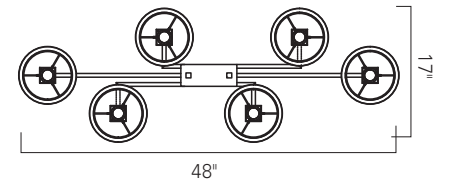

Maya Linear Pendant Chandelier - 9678
Aged Brass (AG)
White Shade (WS)

Maya Linear Pendant Chandelier - 9678
Polished Nickel (PN)
White Shade (WS)

Maya Series additional product:

Maya Sconce - 9675
Brushed Nickel (BN)

Maya 6 Arm Pendant - 9676
Polished Nickel (PN)

Maya 4 Arm Drum - 9677
Aged Brass (AG)

UL Listed

Also available Maya Sconce 9675, Maya 6 Arm Pendant 9676 and Maya 4 Arm Drum 9677 see technical sheets for details.

Product Name / Model / Dimensions			Finish Options	Shade	Lamping Options
Maya Linear Pendant - 9678			Standard Aged Brass (AG) Polished Nickel (PN)	Standard White Shade (WS) 7" H X 7.25" W	Standard Incandescent (IN) (6) 60 Watt Edison
Height	Width	Overall Heights*			
19.00"	44"	24", 34" or 44"			
Canopy - 9.75" x 5"					