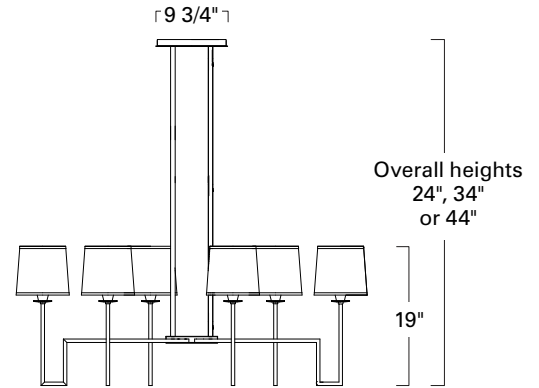

Maya Linear
9678-PN-WS

Maya Linear
9678-AG-WS

Also available in a Maya Sconce & Drum Chandeliers.
See 9675 & 9677 technical sheets

9678

Product Name / Model / Dimensions				Finish Options	Glass	Lamping Options
Maya Linear Chandelier - 9678				Standard Aged Brass / AG Polished Nickel / PN	Standard White Shade / WS 7" H X 7.25" W	Standard Incandescent / IN (6) 60 Watt Edison
Body Height	Length	Width	Overall Heights			
19"	48"	17"	24", 34" or 44"			
Canopy - 9.75" x 5"						