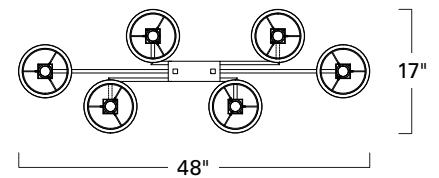

Maya Linear
9678-PN-WS

Maya Linear
9678-AG-WS

Also available in a Maya Sconce & Drum Chandeliers.
See 9675 & 9677 technical sheets

9678

Product Name / Model / Dimensions				Finish Options	Glass	Lamping Options
Maya Linear Chandelier - 9678				Standard Aged Brass / AG Polished Nickel / PN	Standard White Shade / WS 7" H X 7.25" W	Standard Incandescent / IN (6) 60 Watt Edison
Body Height	Length	Width	Overall Heights			
19"	48"	17"	24", 34" or 44"			
Canopy - 9.75" x 5"						