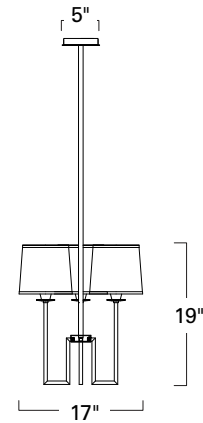

Maya Linear
9678-PN-WS

Maya Linear
9678-AG-WS

Also available in a Maya Sconce & Drum Chandeliers.
See 9675 & 9677 technical sheets

9678

Product Name / Model / Dimensions				Finish Options	Glass	Lamping Options
Maya Linear Chandelier - 9678				Standard Aged Brass / AG Polished Nickel / PN	Standard White Shade / WS 7" H X 7.25" W	Standard Incandescent / IN (6) 60 Watt Edison
Body Height	Length	Width	Overall Heights			
19"	48"	17"	24", 34" or 44"			
Canopy - 9.75" x 5"						