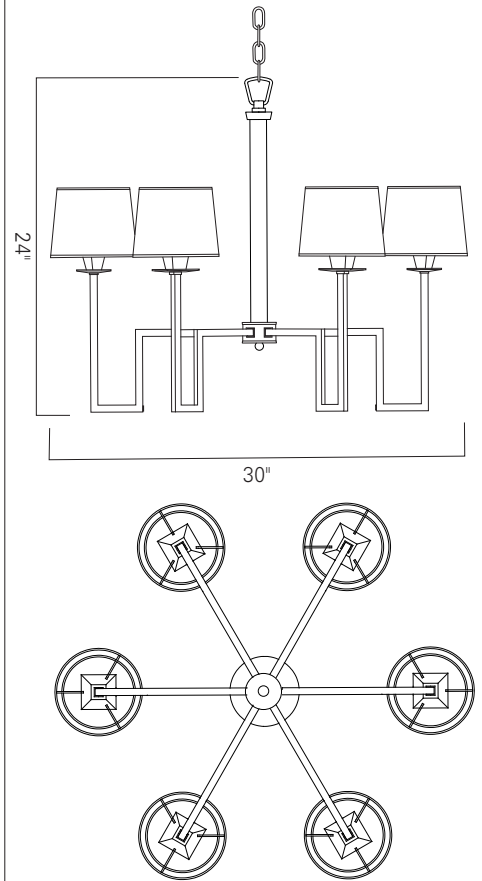

Maya 6 Arm - 9676 Brushed Nickel (BN)
White Shade (WS)

Maya Sconce - 9675
Polished Nickel (PN)

Maya 4 Arm Drum - 9677
Aged Brass (AG)

INC

Product Name / Model / Dimensions			Finish Options	Shade	Lamping Options
Maya 6 Arm Pendant - 9676			Standard Aged Brass (AG) Brushed Nickel (BN) Polished Nickel (PN)	Standard White Shade (WS) 5" H X 6.25" W	Standard Incandescent (IN) (6) 60 Watt Edison
Height	Width	Overall Height			
24.00"	30.00"	Provided with 6' chain			
Canopy 4 3/4"					