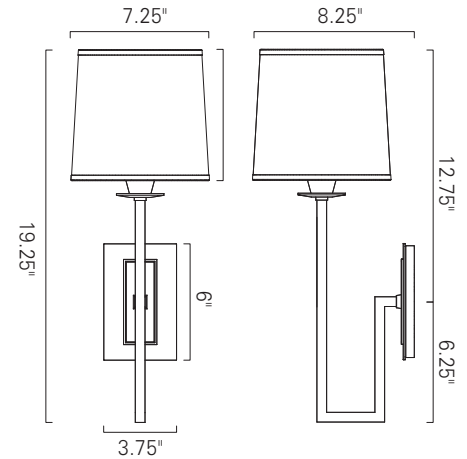

Norwell Lighting

Product Name **Maya**
 Model Number **9675**
 Project Name _____
 Fixture Type _____ Quantity _____

Maya - 9675 Architectural Bronze (AR) White Shade (WS)

Brushed Nickel (BN)

INC

Product Name / Model / Dimensions			Finish Options	Shade	Lamping Options
Maya - 9675			Standard Aged Brass (AG) Architectural Bronze (AR) Brushed Nickel (BN) Polished Nickel (PN)	Standard White Shade (WS) 7" H X 7.25" W	Standard Incandescent (IN) (1) 60 Watt Edison Fluorescent (CFL) (1) 18 Watt compatible spiral (E26 Socket)
Height	Width	Projection			
19.25"	7.25"	8.25"			
Backplate*					
Height	Width	*Trim plate available Note: Small backplate requires a switch box			
6"	3.75"				