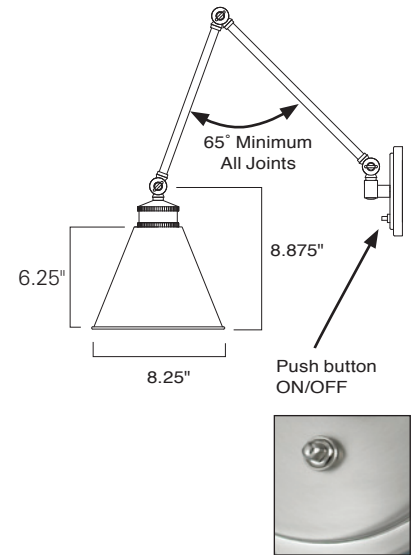

Aged Brass (AG)

INC

Product Name / Model / Dimensions				Finish Options	Shade	Lamping Options
Aiden Swing Arm - 8475				Standard Aged Brass (AG) Architectural Bronze (AR) Brushed Nickel (BN)	Standard Metal Shade (MS) 6.5" H x 8" W Painted White Inside	Standard Incandescent (1) 60 Watt Edison
Height	Width	Projection	Max Extension			
18.5"	8"	5.5"	20"			