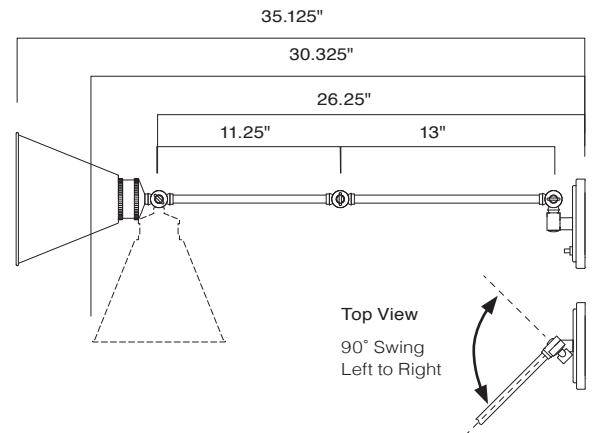

Aged Brass (AG)

INC

Product Name / Model / Dimensions				Finish Options	Shade	Lamping Options
Aiden Swing Arm - 8475				Standard Aged Brass (AG) Architectural Bronze (AR) Brushed Nickel (BN)	Standard Metal Shade (MS) 6.5" H x 8" W Painted White Inside	Standard Incandescent (1) 60 Watt Edison
Height	Width	Projection	Max Extension			
18.5"	8"	5.5"	20"			