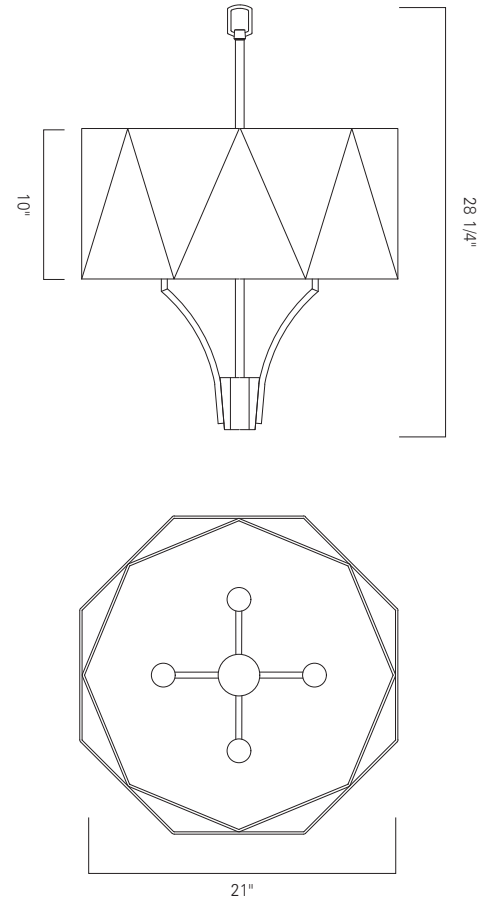

Norwell Lighting

Product Name **Diamond Chandelier**
 Model Number **8292**
 Project Name _____
 Fixture Type _____ Quantity _____

Diamond
Black Shade
8292-PN-BS
Polished Nickel (PN)

Diamond
White Shade
8292-PN-WS
Polished Nickel (PN)

Also available in a Diamond Wide and Round Sconce. See 8290, 8291 technical sheet

INC

Product Name / Model / Dimensions				Finish Options	Shade Options	Lamping Options
Diamond Chandelier - 8292				Standard Polished Nickel (PN)	Standard Black Shade (BS) White Shade (WS) Size: 10 H X 21 W	Standard Incandescent (4) 60 Watt Medium Base
	Body Height	Body Width	Overall Height			
8292	28 1/4"	21"	Ships with 6 foot chain			
Canopy 5" square						