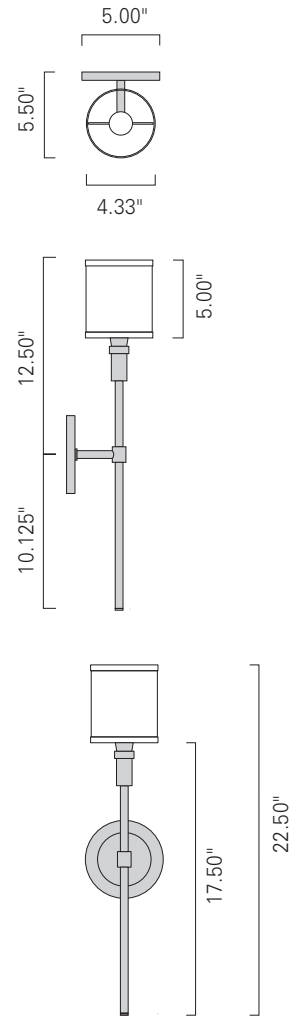

Norwell Lighting

Product Name **Zavier**
 Model Number **8221**
 Project Name _____
 Fixture Type _____ Quantity _____

Zavier
 8221-SBMB-WS
 Satin Brass/Matte Black (SBMB)
 White Shade (WS)

8221-BN-WS

Product Name / Model / Dimensions			Finish Options	Shade	Lamping Options
Zavier - 8221			Standard Brushed Nickel (BN) Polished Nickel (PN) Satin Brass/ Matte Black (SBMB)	Standard White Shade (WS)	Standard Incandescent (1) 60 Watt Max Candelabra
Height	Width	Projection			
22"	5"	5.5"			