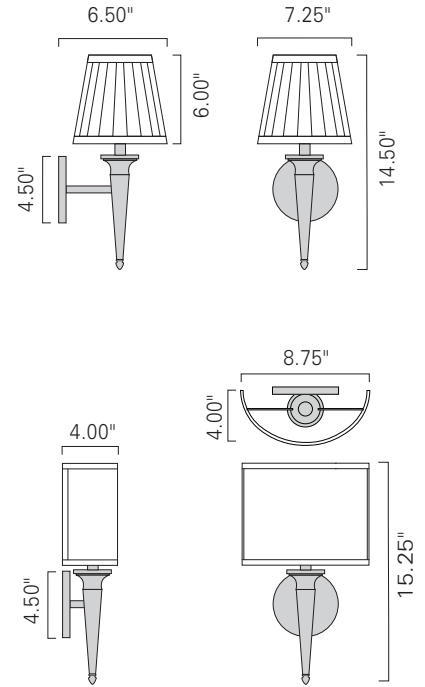

Norwell Lighting

Product Name **Georgetown & Georgetown ADA**
 Model Number **8212, 8213**
 Project Name _____
 Fixture Type _____ Quantity _____

Georgetown - 8212 White Pleated Shade (WS)

Georgetown ADA Sconce - 8213
 Polished Nickel (PN)
 White Shade (WS)

ADA INC

| Product Name / Model / Dimensions | | | | Finish Options | Shade | Lamping Options |
|---|--------|-------|------------|--|--|---|
| Georgetown - 8212 Georgetown ADA Sconce - 8213 | | | | Standard Brushed Nickel (BN) Polished Nickel (PN) | Standard White Pleated Shade (WS) ADA White Curved Shade (WS) | Standard Incandescent (IN) (1) 60 Watt Max Candelabra |
| | Height | Width | Projection | | | |
| 8212 | 14.50" | 6.50" | 7.25" | | | |
| 8213 | 15.25" | 8.75" | 4.00" | | | |
| Backplate | | | | | | |
| Diameter | | | | | | |
| 4.50" | | | | | | |