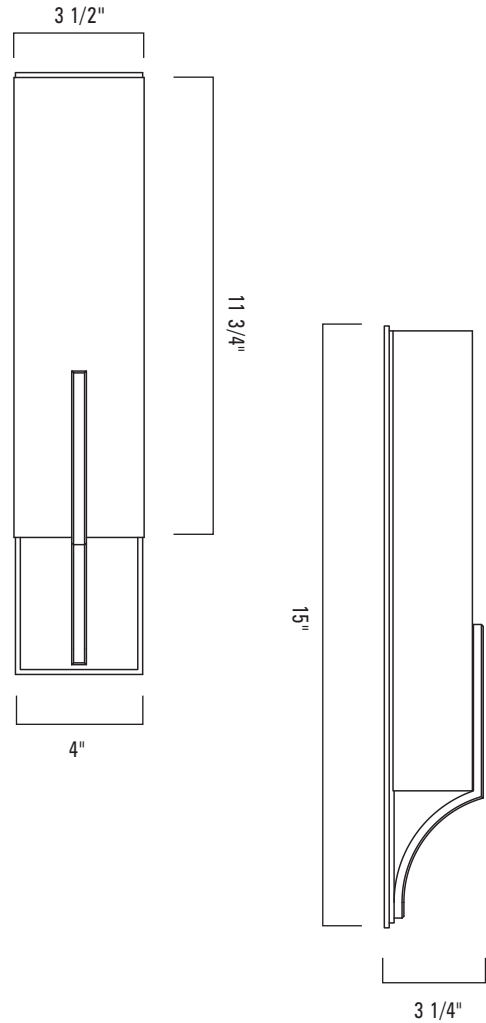

Product Name **Slope Sconce**

Model Number **8144**

Project Name _____

Fixture Type _____

Quantity _____

Slope Sconce
8144-CH-CL
Chrome (CH)
Clear Glass (CL)

Slope Sconce
8144-BN-CL
Brushed Nickel (BN)
Clear Glass (CL)

LED

Product Name / Model / Dimensions				Finish Options	Glass	Lamping Options
Slope Sconce - 8144				Standard Brushed Nickel (BN) Chrome (CH)	Standard Clear Glass (CL) Size: 11 3/4 H X 3 1/2 W	Standard LED 1080lm, 3000K CCT 12 Watt, 80CRI 120v ELV and Traic dimming
	Height	Width	Projection			
8144	15"	4"	3 1/4"			
Backplate 15 H X 4 W						