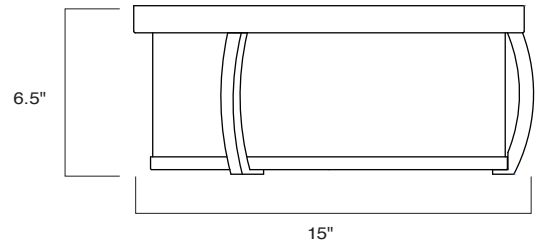

Norwell Lighting

Product Name **Brooklyn**
 Model Number **5634**
 Project Name _____
 Fixture Type _____ Quantity _____

Brooklyn - 5634-AN-SO
 Antique Brass (AN)
 Shiny Opal (SO)

Brooklyn - 5634-BN-SO
 Brushed Nickel (BN)
 Shiny Opal (SO)

INC

Product Name / Model / Dimensions		Finish Options	Glass	Lamping Options
Brooklyn - 5634		Standard Antique Brass (AN) Brushed Nickel (BN) Polished Nickel (PN)	Standard Shiny Opal (SO)	Standard Incandescent (3) 60 Watt Edison
Height	Width			
6.25"	15"			