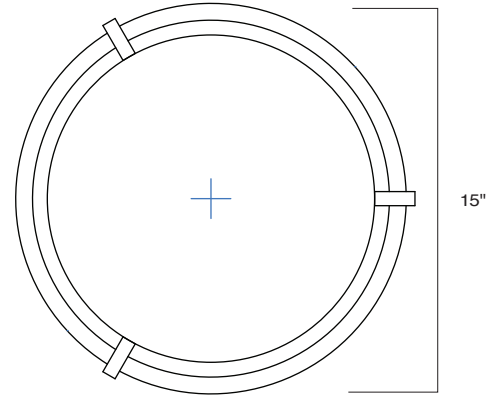

Norwell Lighting

Product Name **Brooklyn**
 Model Number **5634**
 Project Name _____
 Fixture Type _____ Quantity _____

Brooklyn - 5634-AN-SO
 Antique Brass (AN)
 Shiny Opal (SO)

Brooklyn - 5634-BN-SO
 Brushed Nickel (BN)
 Shiny Opal (SO)

INC

Product Name / Model / Dimensions		Finish Options	Glass	Lamping Options
Brooklyn - 5634		Standard Antique Brass (AN) Brushed Nickel (BN) Polished Nickel (PN)	Standard Shiny Opal (SO)	Standard Incandescent (3) 60 Watt Edison
Height	Width			
6.25"	15"			