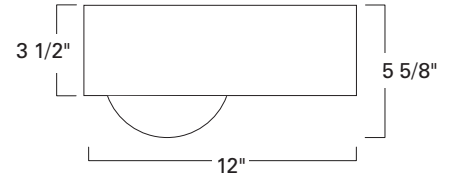

Centric Flush Mount  
5380-GG-OP

5380

LED

Product Name / Model / Dimensions	Finish Options	Glass	Lamping Options						
Centric - 5380  <table border="1"> <thead> <tr> <th></th> <th>Height</th> <th>Width</th> </tr> </thead> <tbody> <tr> <td>5380</td> <td>5 5/8"</td> <td>12"</td> </tr> </tbody> </table>		Height	Width	5380	5 5/8"	12"	Standard Grained Grey / GG	Standard Opal Glass Globe / OP Size: 7" diameter	Standard LED 900lm, 3000K CCT 12.5 Watts, 90CRI 120v ELV dimmable
	Height	Width							
5380	5 5/8"	12"							