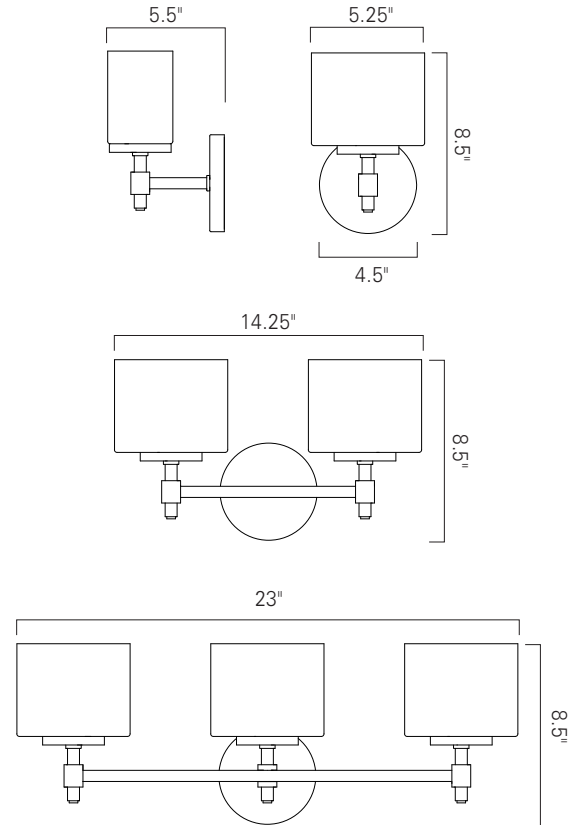

Norwell Lighting

Product Name **Moderne**
 Model Number **5321 5322 5323**
 Project Name _____
 Fixture Type _____ Quantity _____

Cannot be mounted upside down

HAL-

Product Name / Model / Dimensions				Finish Options	Glass	Lamping Options
Moderne (One Light) - 5321 Moderne (Two Light) - 5322 Moderne (Three Light) - 5323				Standard Brushed Nickel (BN) Chrome (CH)	Standard Matte Opal (MO) 4.25" H X 5.5" W	Standard Halogen (HAL) 5321 - (1) 60 Watt Max G9 Included 5322 - (2) 60 Watt Max G9 Included 5323 - (3) 60 Watt Max G9 Included
	Height	Width	Projection			
5321	8.5"	5.25"	5.5"			
5322		14.25"				
5323		23"				
Backplate	4.5"	4.5"				