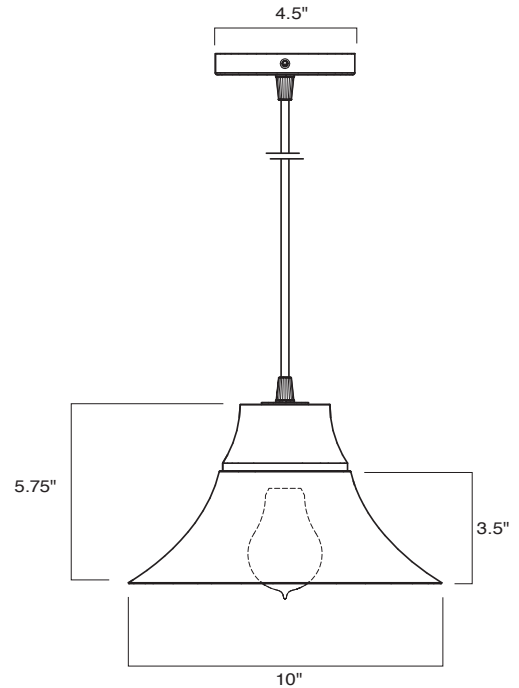

Norwell Lighting

Product Name **Kamiko**
 Model Number **5275**
 Project Name _____
 Fixture Type _____ Quantity _____

Kamiko
 5275-AG-NG
 Aged Brass (AG)
 Canopy finishes match product

Wood detail is oak with dark walnut finish

INC

Product Name / Model / Dimensions			Finish Options	Lamping Options
Kamiko - 5275			Standard Copper (CO) Aged Brass (AG) Satin Brass (SB) Canopy matches finish	Standard Incandescent (1) 60 Watt Edison Medium Base
Height	Width	Overall Height		
5 3/4"	10"	Ships with 6' cord Canopy 4 1/2"		