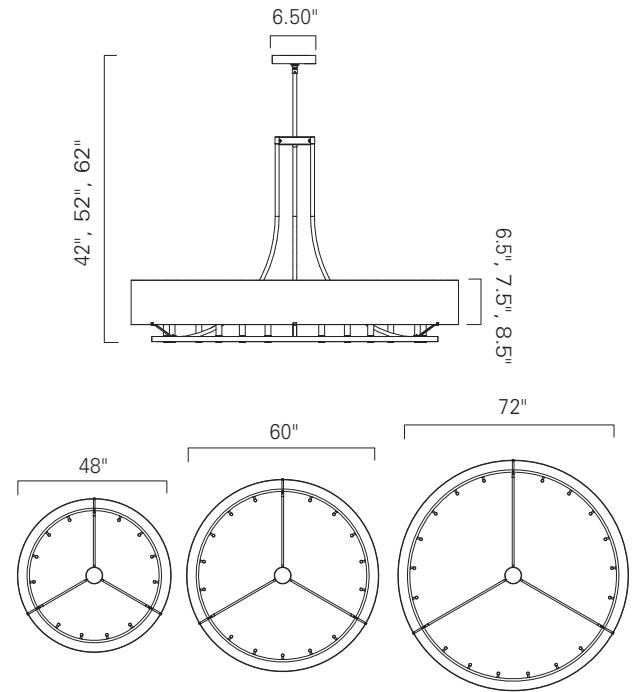

Norwell Lighting

Product Name **Custom Ghost Pendants 48", 60", 72"**

Model Number **5248, 5260, 5272**

Project Name _____

Fixture Type _____ Quantity _____

Representation of Ghost Pendant 48" - 5248 (Product shown 36")
Architectural Bronze (ABPC)
Gold Organza Shade (OZ)

Lamping, body height and shade sizes vary with product sizes

INC

Product Name / Model / Dimensions					Finish Options	Shade	Lamping Options
Ghost Custom Pendant 48" - 5248					Standard Architectural Bronze Powder Coat (ABPC) Matte Black (MB) Brushed Aluminum (BA) Satin Brass (SB)	Standard Black Organza (BOZ) Gold Organza (OZ) Silver Organza (SOZ)	Standard Incandescent (IN) 5248 - (12) 60 Watt max candelabra 5260 - (15) 60 Watt max candelabra 5272 - (18) 60 Watt max candelabra
Ghost Custom Pendant 60" - 5260							
Ghost Custom Pendant 72" - 5272							
	Diameter	Body Height	Overall Height	Canopy			
5248	48"	9.5"	42"	5"		5248 48" D X 6.5" H	
5260	60"	10"	52"	5"		5260 60" D X 7.5" H	
5272	72"	11"	62"	5"		5272 72" D X 8.5" H	
Custom fixture sizes available. Overall height customizable.							

Glass versions and smaller sizes available.
See 5236, 5236G, 5248G, 5260G, 5272G

11 _ 2016

Ghost Glass Pendant 48" - 5248G
Brushed Aluminum (BA)
Black Organza Shade (BOZ)