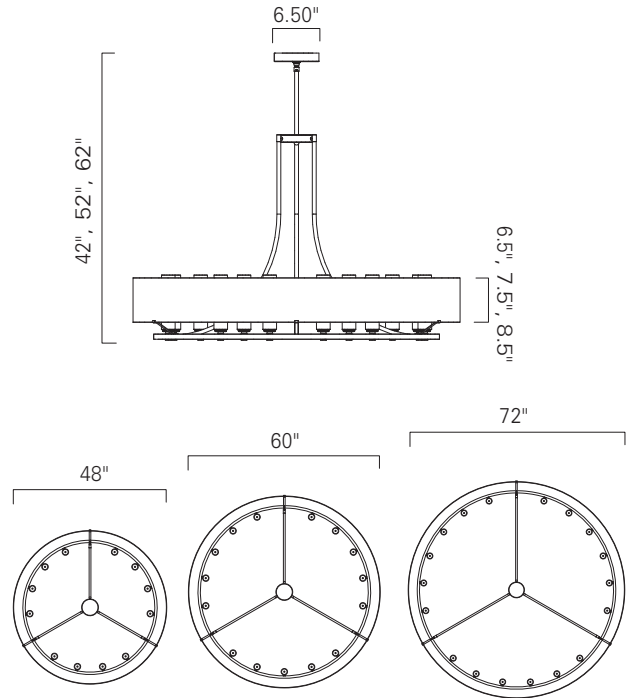

Norwell Lighting

Product Name **Custom Ghost Glass Pendants 48", 60", 72"**

Model Number **5248G, 5260G, 5272G**

Project Name _____

Fixture Type _____ Quantity _____

Ghost Glass Pendant 48" - 5248G
Brushed Aluminum (BA)
Black Organza Shade (BOZ)

Lamping, body height and shade sizes vary with product sizes

INC

Product Name / Model / Dimensions					Finish Options	Shade	Glass	Lamping Options
Ghost Glass Pendant Custom 48" - 5248G					Standard Architectural Bronze Powder Coat (ABPC) Matte Black (MB) Brushed Aluminum (BA) Satin Brass (SB)	Standard Black Organza (BOZ) Gold Organza (OZ) Silver Organza (SOZ)	Standard Matte Opal (MO) Shiny Opal (SH)	Standard Incandescent (IN) 5248G - (12) 60 Watt max candelabra 5260G - (15) 60 Watt max candelabra 5272G - (18) 60 Watt max candelabra
Ghost Glass Pendant Custom 60" - 5260G								
Ghost Glass Pendant Custom 72" - 5272G								
	Diameter	Body Height	Overall Height	Canopy				
5248G	48"	9.5"	42"	6.5"		5248G 48" D X 6.5" H		
5260G	60"	10"	52"	6.5"		5260G 60" D X 7.5" H		
5272G	72"	11"	62"	6.5"		5272G 72" D X 8.5" H		
Custom fixture sizes available. Overall height customizable.								

Smaller sizes and none glass available.
See 5236, 5236G, 5248, 5260, 5272

11 _ 2016

Ghost Glass Pendant 36" - 5236
Architectural Bronze (ABPC)
Gold Organza Shade (OZ)