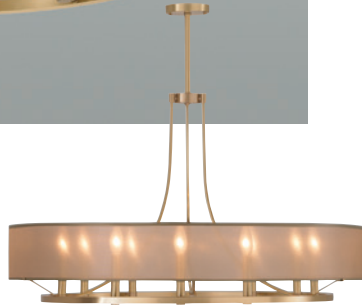

Norwell Lighting

Product Name **Ghost Pendant 24" & 36"**
 Model Number **5224, 5236**
 Project Name _____
 Fixture Type _____ Quantity _____

Ghost Pendant 36" - 5236
 Stain Brass (SB) Gold Organza Shade (OZ)

INC

Product Name / Model / Dimensions				Finish Options	Shade	Lamping Options
Ghost Pendant 24" - 5224 Ghost Pendant 36" - 5236				Standard Architectural Bronze Powder Coat (ABPC) Brushed Nickel (BN) Satin Brass (SB) Polished Nickel (PN)	Standard Black Organza (BOZ) Gold Organza (OZ) Silver Organza (SOZ) 5224 - Shade Height 5" 5236 - Shade Height 5.5"	Standard Incandescent (IN) 5224 - (6) 60 Watt Max Candelabra 5236 - (9) 60 Watt Max Candelabra
Height	Diameter	Overall Height (custom available)	Canopy			
22"	24"	22"	5"			
32"	36"	32"				
Custom fixture sizes available						

Architectural Bronze (ABPC)
 Gold Organza Shade (OZ)

Glass versions available
 See 5236G

Custom sizes available.
 See 5248, 5260, 5272
 5248G, 5260G, 5272G

Custom Ghost Glass Pendant 48" - 5248G
 Brushed Aluminum (BA)
 Black Organza Shade (BOZ)