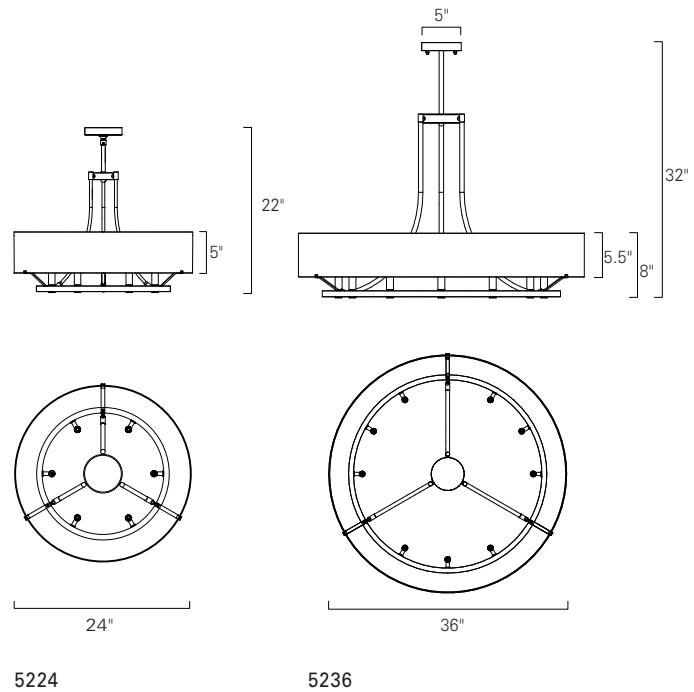

Norwell Lighting

Product Name **Ghost Pendant 24" & 36"**
 Model Number **5224, 5236**
 Project Name _____
 Fixture Type _____ Quantity _____

Ghost Pendant 36" - 5236
 Stain Brass (SB) Gold Organza Shade (OZ)

INC

Product Name / Model / Dimensions				Finish Options	Shade	Lamping Options
Ghost Pendant 24" - 5224 Ghost Pendant 36" - 5236				Standard Architectural Bronze Powder Coat (ABPC) Brushed Nickel (BN) Satin Brass (SB) Polished Nickel (PN)	Standard Black Organza (BOZ) Gold Organza (OZ) Silver Organza (SOZ) 5224 - Shade Height 5" 5236 - Shade Height 5.5"	Standard Incandescent (IN) 5224 - (6) 60 Watt Max Candelabra 5236 - (9) 60 Watt Max Candelabra
Height	Diameter	Overall Height (custom available)	Canopy			
22"	24"	22"	5"			
32"	36"	32"				
Custom fixture sizes available						