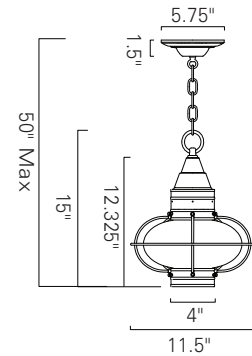

Sconces and Posts also available see 1509, 1512, 1513, 1510, 1511

Classic Onion Ceiling - 1508  
Black (BL)  
Clear Glass (CL)

Classic Onion Ceiling - 1508  
Black (BL)  
Seedy Glass (SE)

Classic Onion Ceiling - 1508  
Bronze (BR)  
Seedy Glass (SE)

Classic Onion Ceiling - 1508  
Gun Metal (GM)  
Seedy Glass (SE)

Classic Onion Sconces Available  
See 1509, 1512, 1513  
Technical Sheet

Classic Onion Posts Available See 1510, 1511  
Technical Sheet

Product Name / Model / Dimensions			Finish Options	Glass	Lamping Options
Classic Onion Ceiling - 1508			<b>Standard</b> Black (BL) Bronze (BR) Gun Metal (GM)	<b>Standard</b> Clear (CL) Seedy (SE)	<b>Standard</b> Incandescent (1) 100 Watt Edison
1508	Height 15"	Width 11.5"			