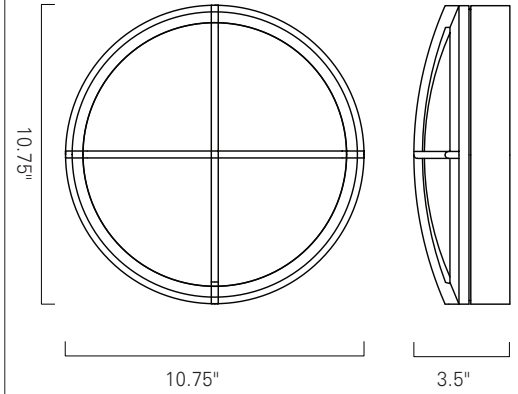

Norwell Lighting

Product Name **Port**
 Model Number **1428**
 Project Name _____
 Fixture Type _____ Quantity _____

Port - 1428
 Black (BL) Frosted (FR)

CFL

Product Name / Model / Dimensions		Finish Options	Glass	Lamping Options
Port - 1428		Standard Black (BL) Brushed Aluminum (BA)	Standard Frosted (FR)	Standard Fluorescent (1) 26 Watt CFL CFTR
Diameter	Projection			
10.75"	3.5"			