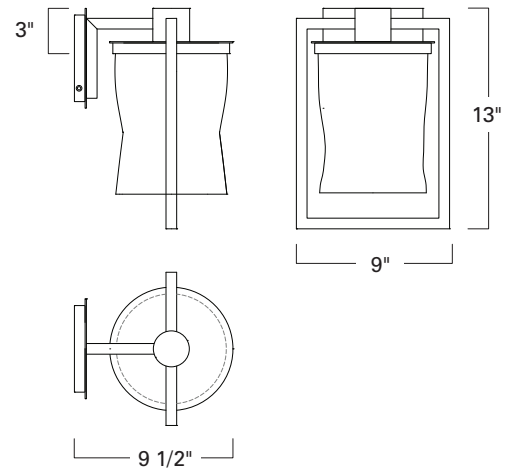

Custom Metalcraft

Small Sconce  
1195-MB-FR

Large Sconce  
1196-MB-FR

1195 Small Sconce

1196 Large Sconce

Product Name / Model / Dimensions					Finish Options	Glass	Lamping Options
Drape Small - 1195					Standard Matte Black / MB	Standard Frosted Glass / FR	Standard Incandescent (1) 60 Watt Medium Base Edison
Drape Large - 1196							
	Height	Width	Projection	TTO*			
1195	13"	9"	9 1/2"	3"			
1196	16"	9"	9 1/2"	3"			
Backplate 6" square							
*Top of fixture to center point of junction box.							