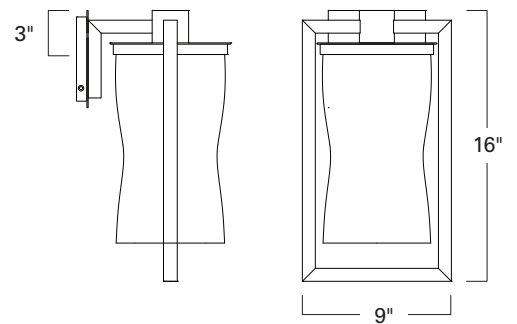

Custom Metalcraft

Small Sconce  
1195-MB-FR

Large Sconce  
1196-MB-FR

1195 Small Sconce

1196 Large Sconce

Product Name / Model / Dimensions					Finish Options	Glass	Lamping Options
Drape Small - 1195					Standard Matte Black / MB	Standard Frosted Glass / FR	Standard Incandescent (1) 60 Watt Medium Base Edison
Drape Large - 1196							
	Height	Width	Projection	TTO*			
1195	13"	9"	9 1/2"	3"			
1196	16"	9"	9 1/2"	3"			
Backplate 6" square							
*Top of fixture to center point of junction box.							