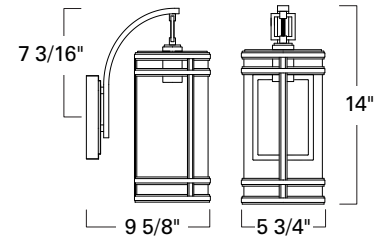

1190 Small Sconce

1191 Large Sconce