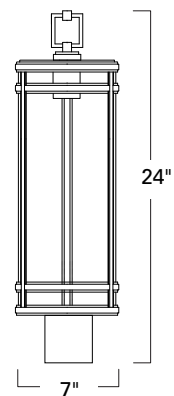

I L E X

Custom Metalcraft

Small Sconce
1190-ADB-CL

Large Sconce
1191-ADB-CL

Post
1192-ADB-CL

1190 Small Sconce

1191 Large Sconce

1192 Post

Product Name / Model / Dimensions					Finish Options	Glass	Lamping Options
New York Small - 1190					Standard Acid Dipped Black / ADB	Standard Clear Glass / CL	Standard Incandescent 1190 - (1) 60W Medium Base 1191 - (1) 60W Medium Base 1192 - (1) 60W Medium Base T10 style recommended
New York Large - 1191							
New York Post - 1192							
	Height	Width	Projection	TTO*			
1190	14"	5 3/4"	6 1/2"	7 3/16"			
1191	21"	7"	8"	9 1/8"			
1192	24"	7"					
Backplate 6" H x 4 3/8" W							
*Top of fixture to center point of junction box.							