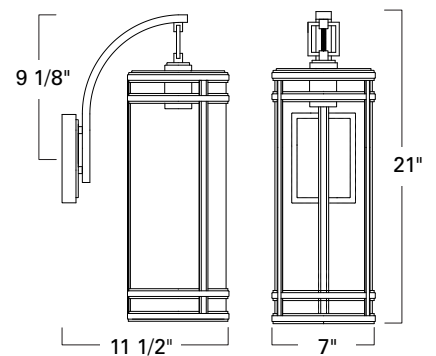

1191 Large Sconce

1192 Post