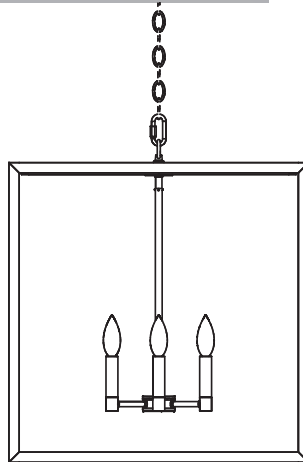

Judith Square Cage 22"
1091-BL-NG
Black(BL)
No Glass

Judith Square Cage 16"
1090-BL-NG
Black(BL)
No Glass

INC

Product Name / Model / Dimensions				Finish Options	Glass/Shade	Lamping Options
Judith Square Cage 16" - 1090 Jusith Square Cage 22" - 1091				Standard Black (BL)	Standard No Glass	Standard Incandescent (IN) 16" - (6) 60 Watt Candelabra 22" - (6) 60 Watt Candelabra
Series	Height	Width	Overall Height			
1090	16"	16"	36"			
1091	22"	22"	36"			
Canopy 5.50" Provided with 6' chain						