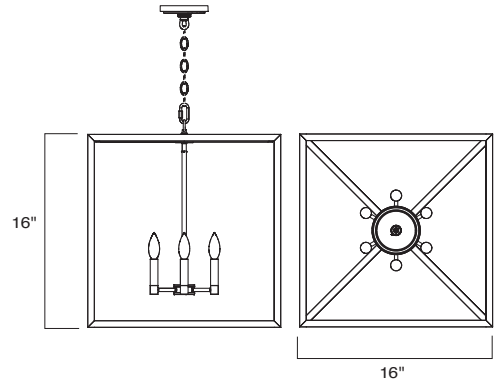

Judith Square Cage 22"
1091-BL-NG
Black(BL)
No Glass

Judith Square Cage 16"
1090-BL-NG
Black(BL)
No Glass

INC

Product Name / Model / Dimensions				Finish Options	Glass/Shade	Lamping Options
Judith Square Cage 16" - 1090 Jusith Square Cage 22" - 1091				Standard Black (BL)	Standard No Glass	Standard Incandescent (IN) 16" - (6) 60 Watt Candelabra 22" - (6) 60 Watt Candelabra
Series	Height	Width	Overall Height			
1090	16"	16"	36"			
1091	22"	22"	36"			
Canopy 5.50" Provided with 6' chain						