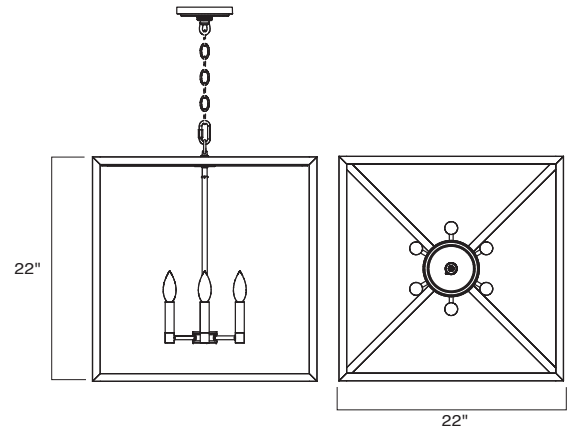

Judith Square Cage 22"
1091-BL-NG
Black(BL)
No Glass

Judith Square Cage 16"
1090-BL-NG
Black(BL)
No Glass

INC

Product Name / Model / Dimensions				Finish Options	Glass/Shade	Lamping Options
Judith Square Cage 16" - 1090 Jusith Square Cage 22" - 1091				Standard Black (BL)	Standard No Glass	Standard Incandescent (IN) 16" - (6) 60 Watt Candelabra 22" - (6) 60 Watt Candelabra
Series	Height	Width	Overall Height			
1090	16"	16"	36"			
1091	22"	22"	36"			
Canopy 5.50" Provided with 6' chain						