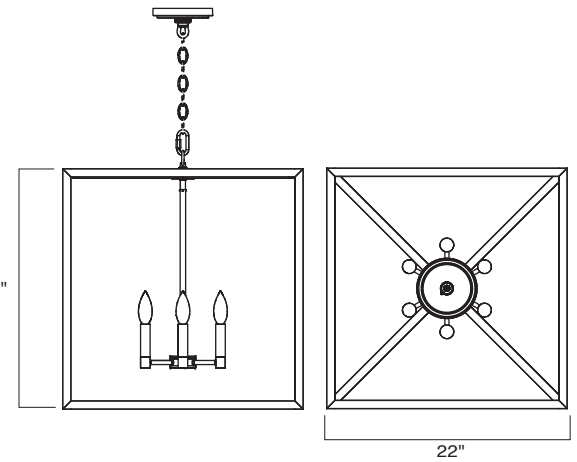

Norwell Lighting

Product Name **Judith Square Cage**

Model Number **1090, 1091**

Project Name _____

Fixture Type _____

Quantity _____

Judith Square Cage 22"
1091-BL-NG
Black(BL)
No Glass

Judith Square Cage 16"
1090-BL-NG
Black(BL)
No Glass

INC

Product Name / Model / Dimensions				Finish Options	Glass/Shade	Lamping Options
Judith Square Cage 16" - 1090 Jusith Square Cage 22" - 1091				Standard Black (BL)	Standard No Glass	Standard Incandescent (IN) 16" - (4) 60 Watt Candelabra 22" - (6) 60 Watt Candelabra
Series	Height	Width	Overall Height			
1090	16"	16"	36"			
1091	22"	22"	36"			
Canopy 5.50" Provided with 6' chain						