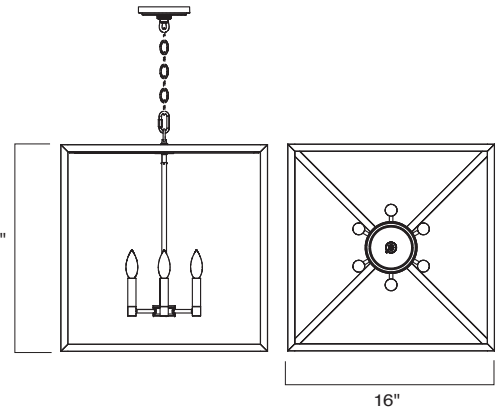

Norwell Lighting

Product Name **Judith Square Cage**

Model Number **1090, 1091**

Project Name _____

Fixture Type _____

Quantity _____

Judith Square Cage 22"
1091-BL-NG
Black(BL)
No Glass

Judith Square Cage 16"
1090-BL-NG
Black(BL)
No Glass

INC

Product Name / Model / Dimensions				Finish Options	Glass/Shade	Lamping Options
Judith Square Cage 16" - 1090 Jusith Square Cage 22" - 1091				Standard Black (BL)	Standard No Glass	Standard Incandescent (IN) 16" - (4) 60 Watt Candelabra 22" - (6) 60 Watt Candelabra
Series	Height	Width	Overall Height			
1090	16"	16"	36"			
1091	22"	22"	36"			
Canopy 5.50" Provided with 6' chain						