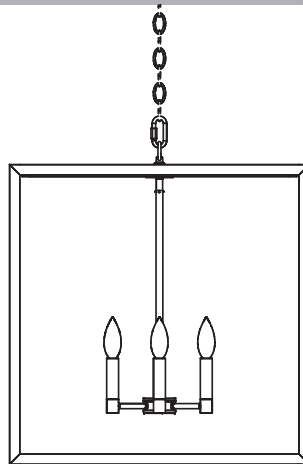

Norwell Lighting

Product Name **Judith Square Cage**

Model Number **1090, 1091**

Project Name _____

Fixture Type _____

Quantity _____

Judith Square Cage 22"
1091-BL-NG
Black(BL)
No Glass

Judith Square Cage 16"
1090-BL-NG
Black(BL)
No Glass

INC

Product Name / Model / Dimensions				Finish Options	Glass/Shade	Lamping Options
Judith Square Cage 16" - 1090 Jusith Square Cage 22" - 1091				Standard Black (BL)	Standard No Glass	Standard Incandescent (IN) 16" - (4) 60 Watt Candelabra 22" - (6) 60 Watt Candelabra
Series	Height	Width	Overall Height			
1090	16"	16"	36"			
1091	22"	22"	36"			
Canopy 5.50" Provided with 6' chain						