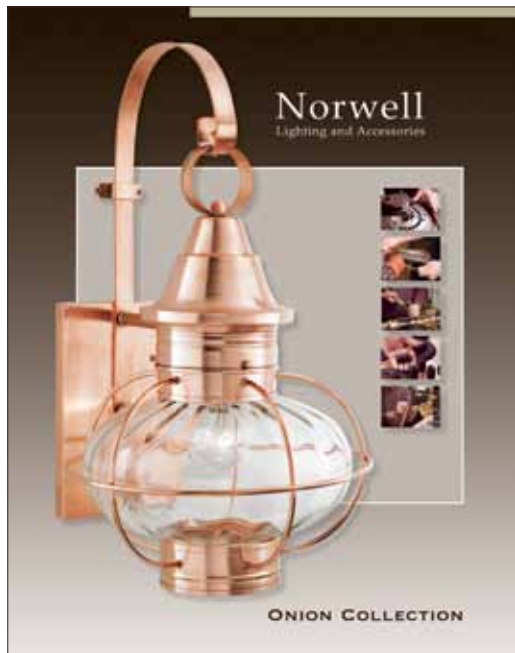

Norwell Onion Supplement