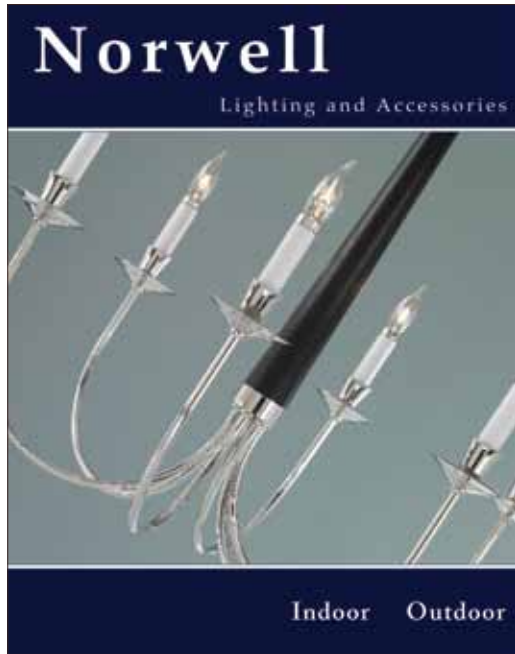

Whitman

The Whitman is a timeless piece that is applicable to both traditional and transitional settings.

Model 8770-OB-SO

Dimensions	Height 8.25" Width 6" Projection 6.7/8"
Finish	Brushed Nickel (BN) Polished Nickel (PN), Oil Rubbed Bronze (OB) Chrome (CH)
Glass	Shiny Opal (SO) Height 3.25" Width 6"
Lamping	1-60W Max Globe Bulb
Backplate	5"

Model 8770-BN-SO

Ivy

The beautiful detailing on the backplate is augmented by the simple look of the glass and the globe holder.

Model 8765-PN-BSO

Dimensions Height 9.5" Width 5" Projection 5.75"
Finish Brushed Nickel (BN) Polished Nickel (PN)
Glass Bell Shiny Opal (BSO) Height 4.75" Width 5"
Lamping 1-60W Max Edison
Backplate Height 6.75" Width 4.75"