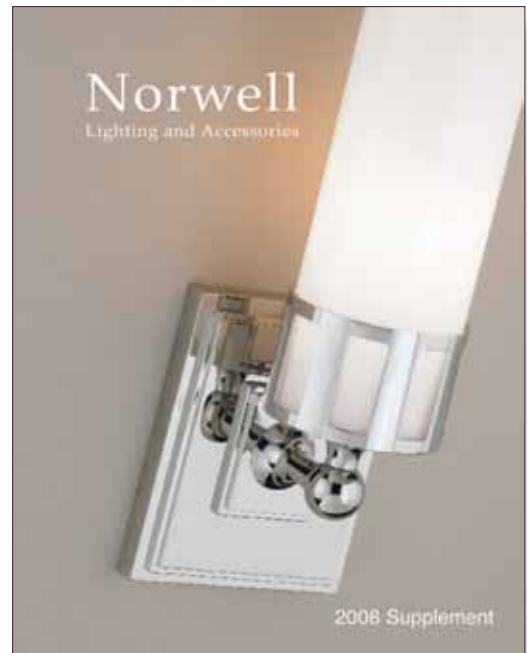

Norwell 2008 Supplement